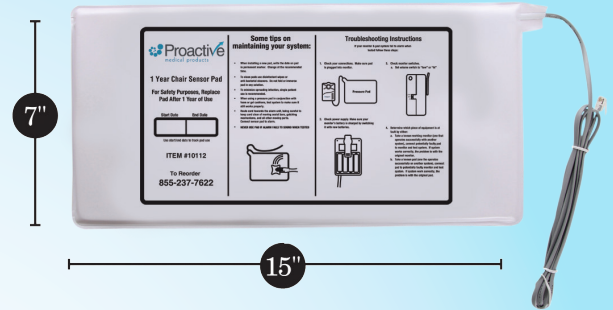

Protekt® Sensor Pads

Weight-sensitive pressure pads are for bed and chair monitor use. When connected, the pressure pad triggers the monitor when weight is removed from the pressure pad alerting the caregiver to respond. The alarm automatically resets when the patient returns to the safe position, reducing false alarms.

- Pads work with all major manufacturer's alarm monitors.
- All pads are constructed with durable vinyl cover, moisture resistant and easy to clean.
- Sensor pads are designed without holes to increase their water resistance and lifespan.
- Classic chair sensor pads can be used on a variety of chairs and wheelchairs.
- Slim design provides patients with a comfortable seating environment.
- Excellent sensor function warns caregivers of patients attempting to leave chair or bed earlier than most other pads.
- Large pad size helps reduce false alarms.

Chair Sensor Pad

Bed Sensor Pad

Floor Sensor Pad

- Alarm sounds when residents exit the bed and step on the pressure-sensitive pad.
- Large, heavy-duty, nonslip grips ensures that the sensor pad does not move.
- Thin edges let wheelchairs roll onto the pad, and prevent residents from accidentally tripping on the pad.
- Extra large pads measure 20" x 30" ensuring adequate coverage.

Floor Sensor Pad - Basic	1 year	10142	20"x30"
Floor Sensor Pad - Advanced	1 year	10145	20"x30"

Alarm Door Banner

- High visibility combined with a magnetically activated alarm creates an effective deterrent to wandering.
- Alarm sounds when the door is opened.
- Sold with our Basic Premium Magnet Alarm.
- Attaches to doorpost with hook and loop.
- Fits doors from 30"- 42" (W).