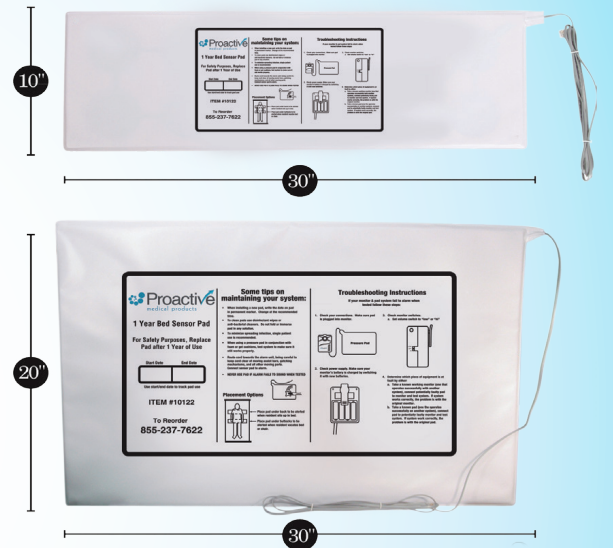

Protekt® Sensor Pads

Weight-sensitive pressure pads are for bed and chair monitor use. When connected, the pressure pad triggers the monitor when weight is removed from the pressure pad alerting the caregiver to respond. The alarm automatically resets when the patient returns to the safe position, reducing false alarms.

- Pads work with all major manufacturer's alarm monitors.
- All pads are constructed with durable vinyl cover, moisture resistant and easy to clean.
- Sensor pads are designed without holes to increase their water resistance and lifespan.
- Classic chair sensor pads can be used on a variety of chairs and wheelchairs.
- Slim design provides patients with a comfortable seating environment.
- Excellent sensor function warns caregivers of patients attempting to leave chair or bed earlier than most other pads.
- Large pad size helps reduce false alarms.

Chair Sensor Pad

Bed Sensor Pad

Floor Sensor Pad

- Alarm sounds when residents exit the bed and step on the pressure-sensitive pad.
- Large, heavy-duty, nonslip grips ensures that the sensor pad does not move.
- Thin edges let wheelchairs roll onto the pad, and prevent residents from accidentally tripping on the pad.
- Extra large pads measure 20" x 30" ensuring adequate coverage.

Floor Sensor Pad - Basic	1 year	10142	20"x30"
Floor Sensor Pad - Advanced	1 year	10145	20"x30"

Alarm Door Banner

- High visibility combined with a magnetically activated alarm creates an effective deterrent to wandering.
- Alarm sounds when the door is opened.
- Sold with our Basic Premium Magnet Alarm.
- Attaches to doorpost with hook and loop.
- Fits doors from 30"- 42" (W).